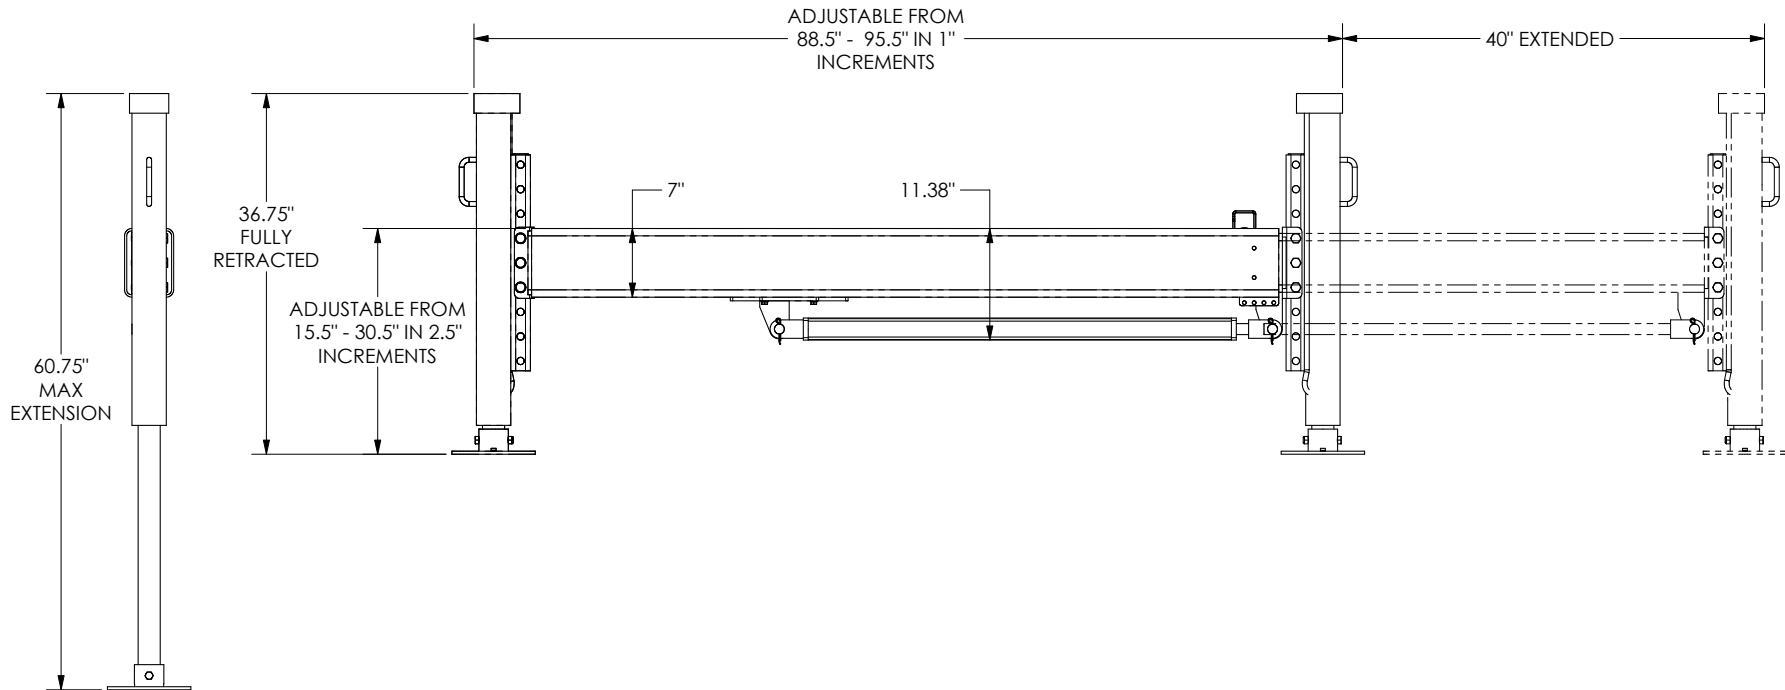

## 40K Outrigger Specifications

- For use with a 40,000 ft-lb crane
- 40" extension
- Available in hydraulic out/ hydraulic down, manual out/ hydraulic down, and manual out/ manual down configurations.
- 12,000 lb sidewind jacks with drop legs on manual down version.
- Manual out version is equipped with a roller for easy extension.
- Retracted lengths are easily adjustable.